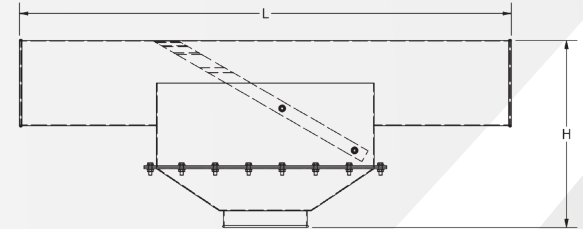

QF / Flanged Material Options

Galv			
Gauges		Size (in)	
		Min. Ø	Max. Ø
Standard	14 (collar 18ga on 6 and 7 inch sizes)	6	16

Other sizes available upon request