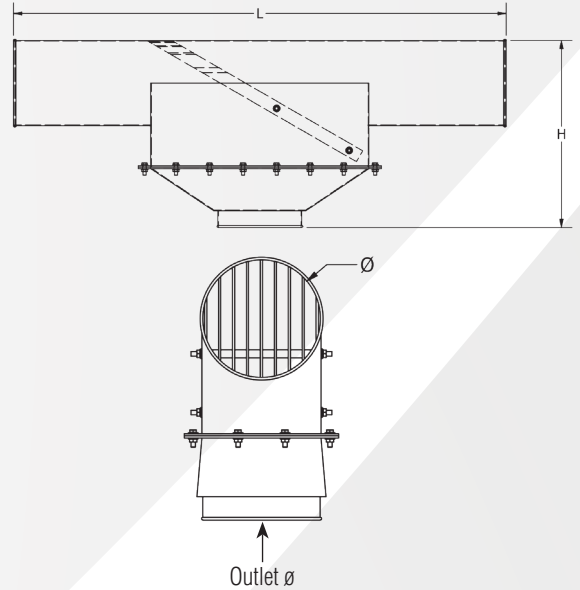

QF / Flanged Material Options

Galv			
Gauges	Size (in)		
	Min. Ø	Max. Ø	
Standard 14 (collar 18ga on 6 and 7 inch sizes)	6	16	

Other sizes available upon request