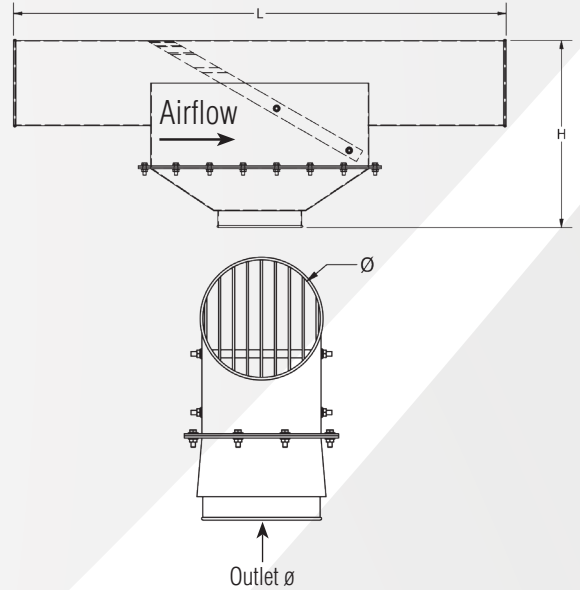

Drop Out Box

Ordering Information

- When ordering, specify material, gauge (if non-standard), dimension and end style.
- The Drop Out Box stops large wood chips in the airstream. Inside the duct, deflectors knock chips downward into the built-in hopper.

Ø in.	Outlet Ø in.	Length in.	Height in.	Std Weight Lbs
6	4	44	20.25	60
7	4		20.75	64
8	6		21.25	69
9	6		21.75	75
10	8		22.25	80
11	8		22.75	85
12	10		23.25	89
14	12		24.25	96
16	14		25.25	106

QF / Flanged Material Options

Galv			
Gauges	Size (in)		
	Min. Ø	Max. Ø	
Standard 14 (collar 18ga on 6 and 7 inch sizes)	6	16	

Other sizes available upon request