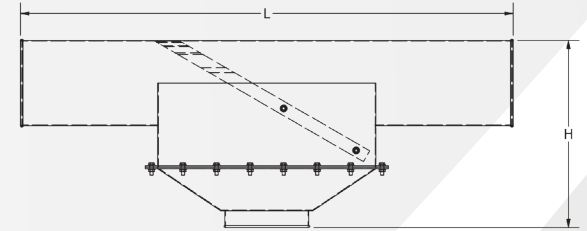

Drop Out Box

Ordering Information

- When ordering, specify material, gauge (if non-standard), dimension and end style.
- The Drop Out Box stops large wood chips in the airstream. Inside the duct, deflectors knock chips downward into the builtin hopper.

Ø in.	Length in.	Height in.	Std Weight Lbs
6	44	20.25	60
7		20.75	64
8		21.25	69
9		21.75	75
10		22.25	80
11		22.75	85
12		23.25	89
14		24.25	96
16		25.25	106

QF / Flanged Material Options

Galv			
	Gauges	Size (in)	
		Min. Ø	Max. Ø
Standard	14 (collar 18ga on 6 and 7 inch sizes)	6	16